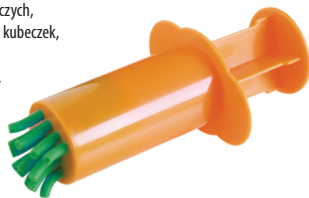

Contents: 4 small pots of play dough compound with accessories,
4 food-shaped molds, 1 cylindrical extruder, 1 waffle maker, 1 tray,
1 mug, 1 ice-cream cup

Zawartość: 4 małe kubki masy plastycznej z foremkami,
4 foremki wypukłe ze wzorami produktów spożywczych,
1 wyciskarka cylindryczna, 1 gofrownica, 1 tacka, 1 kubeczek,
1 puchar do lodów

Obsah: 4 malé kelímky s modelínou a formičkami,
4 vypuklé formičky se vzory potravín,
1 oválná forma, 1 vaňovač, 1 tácek, 1 kelímek,
1 pohár na zmrzlinu

4 x 56 g

10
PCS/SZT/KS

88341